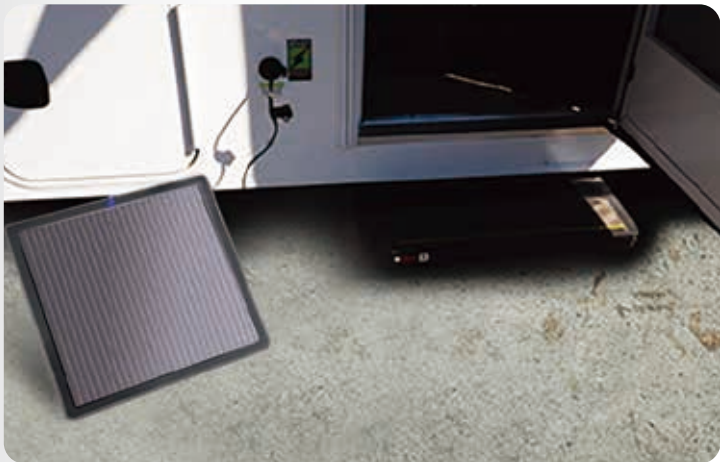

1-800-588-0590
www.naturepowerproducts.com

f fb.me/NaturePowerProducts